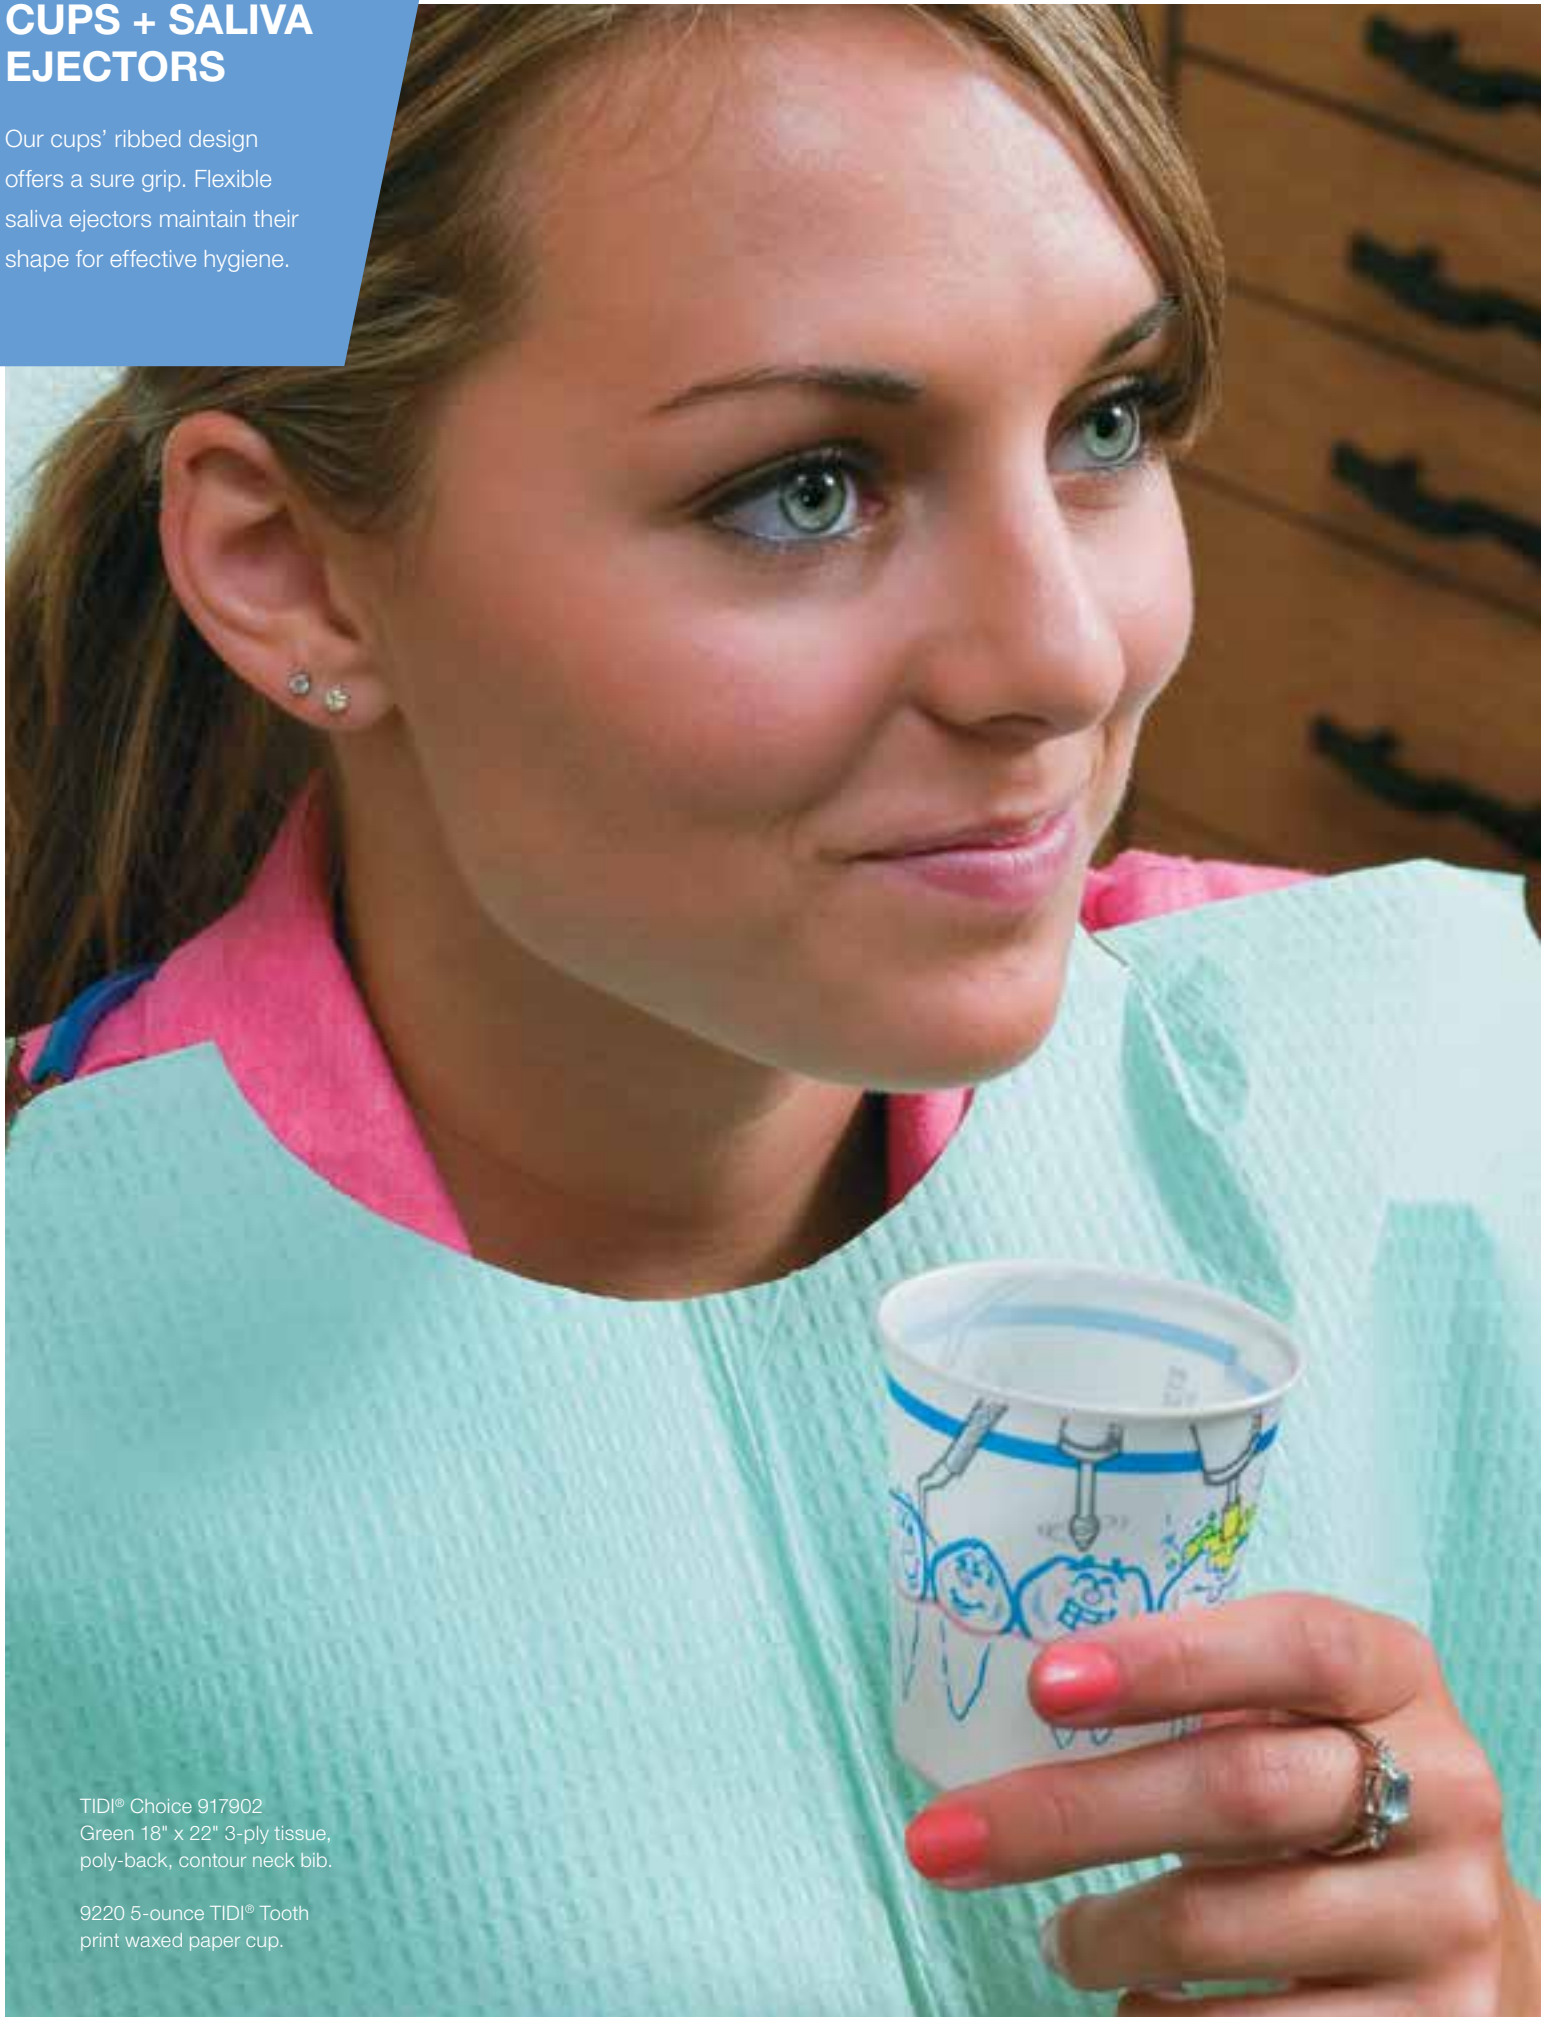

CUPS + SALIVA EJECTORS

Our cups' ribbed design offers a sure grip. Flexible saliva ejectors maintain their shape for effective hygiene.

TIDI® Choice 917902
Green 18" x 22" 3-ply tissue,
poly-back, contour neck bib.

9220 5-ounce TIDI® Tooth
print waxed paper cup.

PATIENT CUPS

Match colors and prints to our tissue and paper products for a friendly and coordinated exam environment.

CODE	COLOR/PRINT	SIZE	UNIT QUANTITY	DESCRIPTION
9211	White	5 oz.	1000, 100/bag	Plastic cup, ribbed design
9212	Green	5 oz.	1000, 100/bag	Plastic cup, ribbed design
9213	Blue	5 oz.	1000, 100/bag	Plastic cup, ribbed design
9214	Yellow	5 oz.	1000, 100/bag	Plastic cup, ribbed design
9215	Gray	5 oz.	1000, 100/bag	Plastic cup, ribbed design
9216	Mauve	5 oz.	1000, 100/bag	Plastic cup, ribbed design
9217	Beige	5 oz.	1000, 100/bag	Plastic cup, ribbed design
9218	Peach	5 oz.	1000, 100/bag	Plastic cup, ribbed design
9210	Lavender	5 oz.	1000, 100/bag	Plastic cup, ribbed design
9241	White	3.5 oz.	1000, 100/bag	Plastic cup, ribbed design
9243	Blue	3.5 oz.	1000, 100/bag	Plastic cup, ribbed design
9220	TIDI® Tooth	5 oz.	1000, 100/bag	Waxed paper cup
9221	TIDI® Tooth	5 oz.	500, 100/bag	Waxed paper cup
9226	Jazz	5 oz.	1000, 100/bag	Waxed infused paper cup
9240	Jazz	3 oz.	5000, 100/bag	Waxed infused paper cup
9231	White	6 oz.	2500, 250/bag	Evacuation cup liner, ADEC

COLORS

PATTERNS

Jazz

TIDI® Tooth

CUP DISPENSER

CODE	COLOR/PRINT	SIZE	UNIT QUANTITY	DESCRIPTION
9246	Chrome	3 or 5 oz., 16-1/4" x 3-3/4" x 3-3/4"	1	Adjustable cup dispenser

SALIVA EJECTORS

Saliva ejectors contain copper-plated wire, molded in, allowing them to bend easily and then hold their shape. Smooth tips are securely fastened.